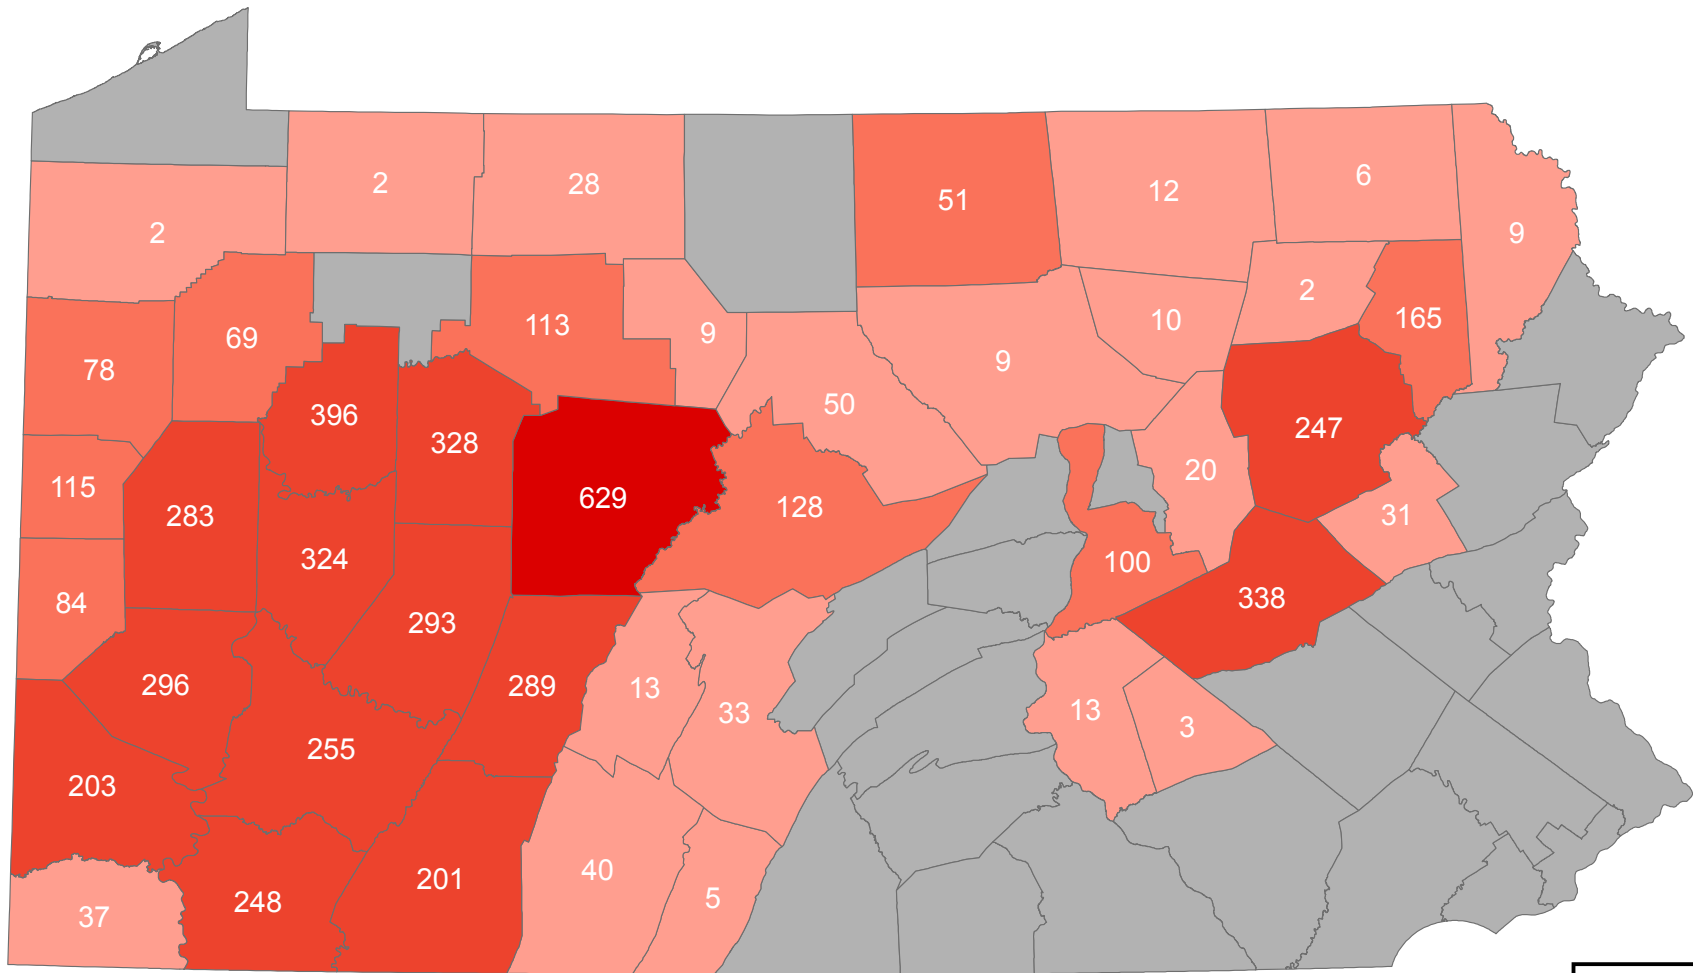

NUMBER OF AML SITES BY COUNTY

AML sites, also known as problem areas, may contain multiple AML problems or features. Pennsylvania's AML Inventory currently contains over 34,000 documented AML features.